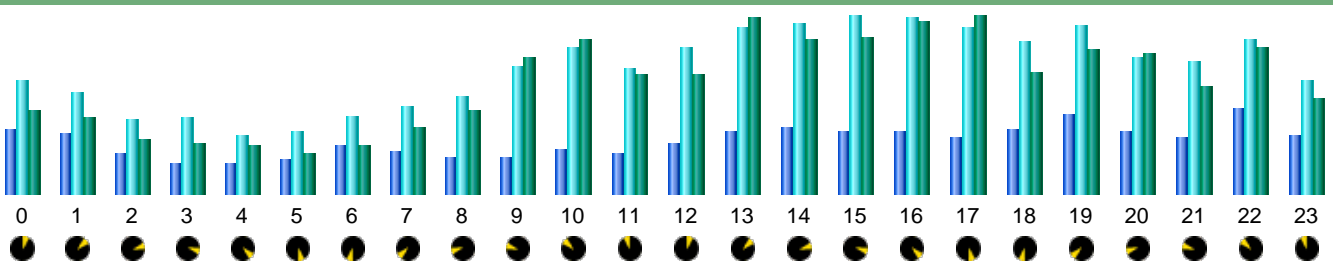

## Statistics of visits of the VIVC - January 2020

## Days of week

Day	Pages	Hits	Bandwidth
Mon	7,647	20,085	348.88 MB
Tue	7,805	19,972	370.47 MB
Wed	12,321	25,458	393.17 MB
Thu	9,744	22,237	402.58 MB
Fri	9,580	23,748	571.70 MB
Sat	6,983	17,494	268.98 MB
Sun	7,125	17,196	305.31 MB

## Hours

Hours	Pages	Hits	Bandwidth	Hours	Pages	Hits	Bandwidth
00	13,886	24,767	375.47 MB	12	10,844	32,055	532.70 MB
01	13,172	22,081	341.64 MB	13	13,504	36,425	795.13 MB
02	8,716	16,093	241.24 MB	14	14,225	37,128	692.80 MB
03	6,843	16,411	222.56 MB	15	13,403	38,579	702.22 MB
04	6,769	12,668	215.80 MB	16	13,413	38,278	772.63 MB
05	7,495	13,588	182.57 MB	17	12,123	36,296	798.50 MB
06	10,347	16,943	214.00 MB	18	14,123	33,112	542.26 MB
07	9,053	19,262	294.15 MB	19	17,315	36,848	647.94 MB
08	7,955	21,174	374.52 MB	20	13,336	29,757	637.52 MB
09	7,965	27,588	615.07 MB	21	12,227	29,074	483.67 MB
10	9,623	32,064	700.45 MB	22	18,857	33,817	664.64 MB
11	8,641	27,350	533.57 MB	23	12,638	24,862	430.76 MB