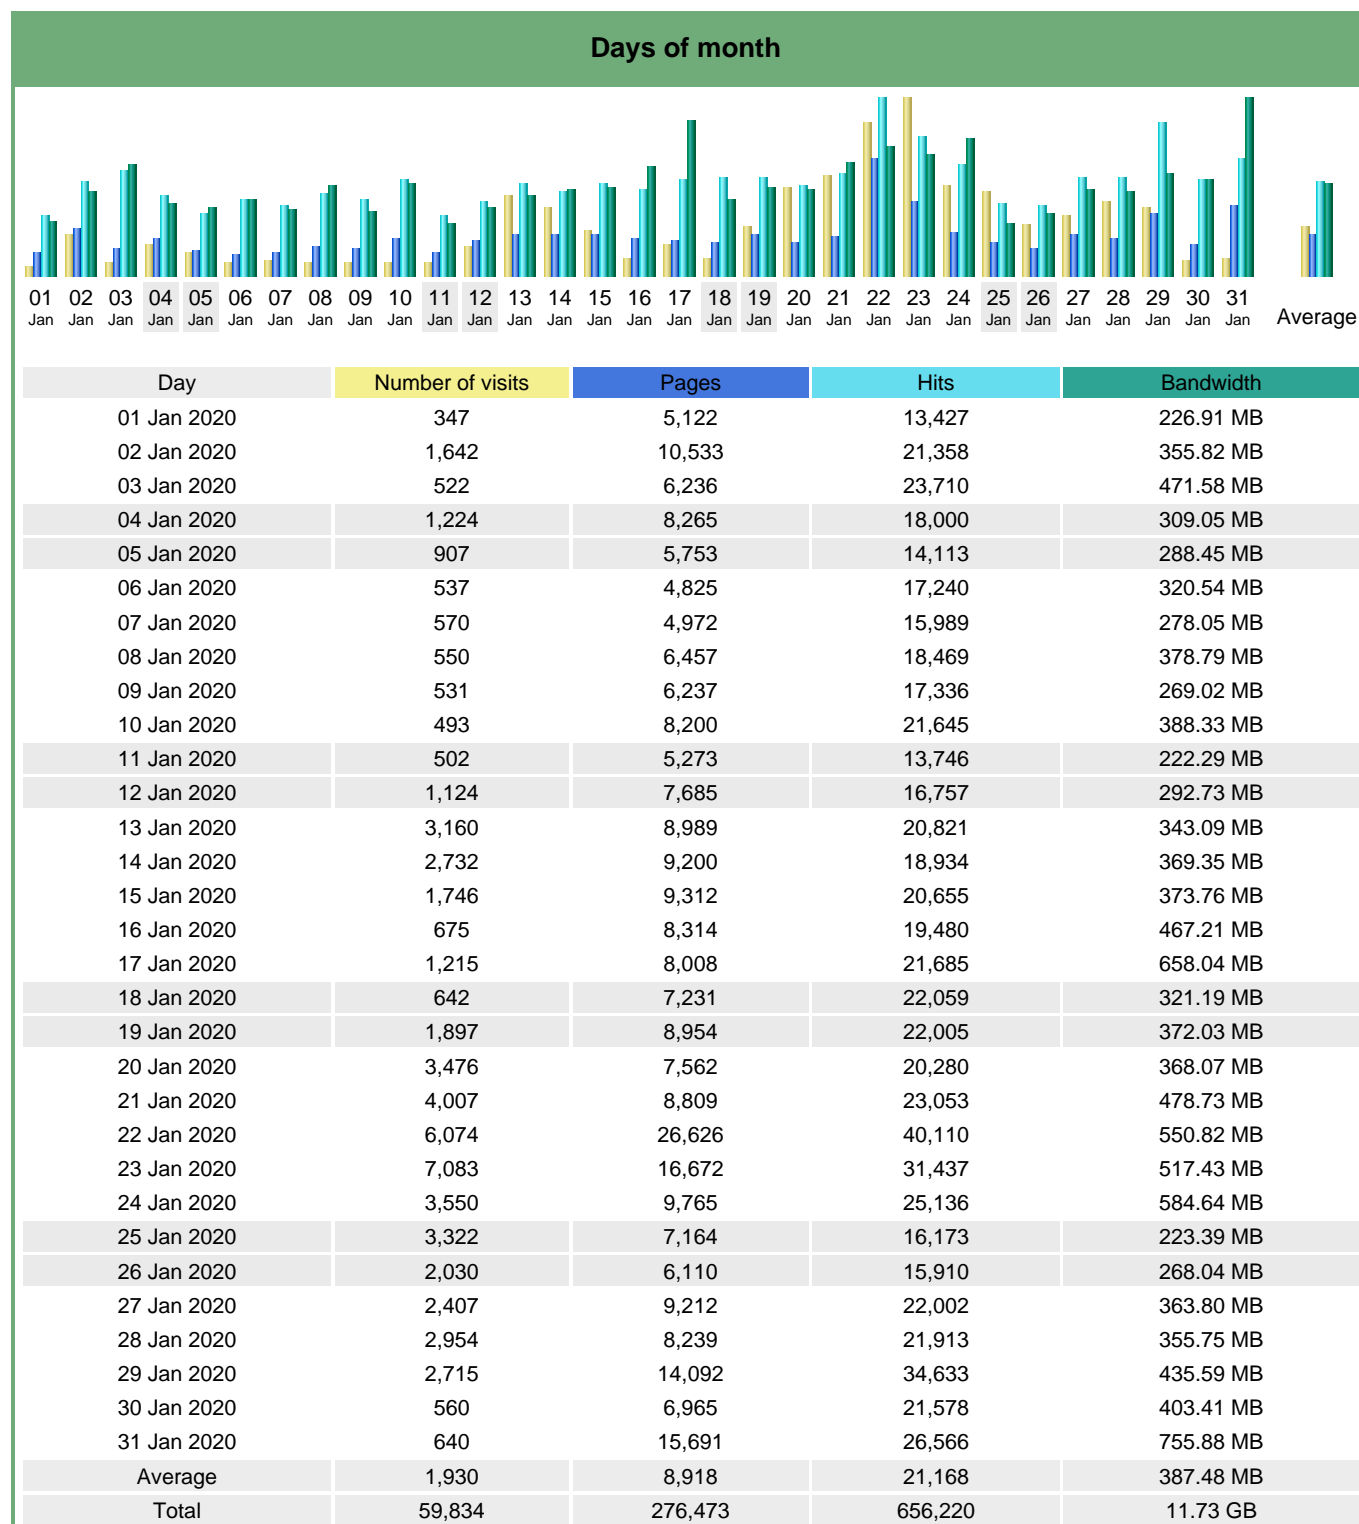

## Statistics of visits of the VIVC - January 2020

## Days of week

Day	Pages	Hits	Bandwidth
Mon	7,647	20,085	348.88 MB
Tue	7,805	19,972	370.47 MB
Wed	12,321	25,458	393.17 MB
Thu	9,744	22,237	402.58 MB
Fri	9,580	23,748	571.70 MB
Sat	6,983	17,494	268.98 MB
Sun	7,125	17,196	305.31 MB

## Hours

Hours	Pages	Hits	Bandwidth	Hours	Pages	Hits	Bandwidth
00	13,886	24,767	375.47 MB	12	10,844	32,055	532.70 MB
01	13,172	22,081	341.64 MB	13	13,504	36,425	795.13 MB
02	8,716	16,093	241.24 MB	14	14,225	37,128	692.80 MB
03	6,843	16,411	222.56 MB	15	13,403	38,579	702.22 MB
04	6,769	12,668	215.80 MB	16	13,413	38,278	772.63 MB
05	7,495	13,588	182.57 MB	17	12,123	36,296	798.50 MB
06	10,347	16,943	214.00 MB	18	14,123	33,112	542.26 MB
07	9,053	19,262	294.15 MB	19	17,315	36,848	647.94 MB
08	7,955	21,174	374.52 MB	20	13,336	29,757	637.52 MB
09	7,965	27,588	615.07 MB	21	12,227	29,074	483.67 MB
10	9,623	32,064	700.45 MB	22	18,857	33,817	664.64 MB
11	8,641	27,350	533.57 MB	23	12,638	24,862	430.76 MB