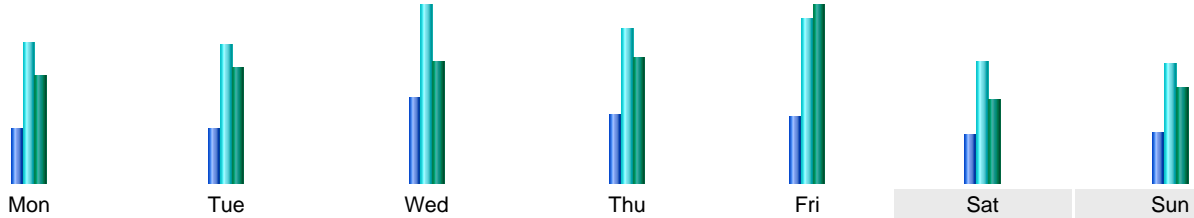

## Statistics of visits of the VIVC - January 2020

## Days of week

Day	Pages	Hits	Bandwidth
Mon	7,647	20,085	348.88 MB
Tue	7,805	19,972	370.47 MB
Wed	12,321	25,458	393.17 MB
Thu	9,744	22,237	402.58 MB
Fri	9,580	23,748	571.70 MB
Sat	6,983	17,494	268.98 MB
Sun	7,125	17,196	305.31 MB

## Hours

Hours	Pages	Hits	Bandwidth	Hours	Pages	Hits	Bandwidth
00	13,886	24,767	375.47 MB	12	10,844	32,055	532.70 MB
01	13,172	22,081	341.64 MB	13	13,504	36,425	795.13 MB
02	8,716	16,093	241.24 MB	14	14,225	37,128	692.80 MB
03	6,843	16,411	222.56 MB	15	13,403	38,579	702.22 MB
04	6,769	12,668	215.80 MB	16	13,413	38,278	772.63 MB
05	7,495	13,588	182.57 MB	17	12,123	36,296	798.50 MB
06	10,347	16,943	214.00 MB	18	14,123	33,112	542.26 MB
07	9,053	19,262	294.15 MB	19	17,315	36,848	647.94 MB
08	7,955	21,174	374.52 MB	20	13,336	29,757	637.52 MB
09	7,965	27,588	615.07 MB	21	12,227	29,074	483.67 MB
10	9,623	32,064	700.45 MB	22	18,857	33,817	664.64 MB
11	8,641	27,350	533.57 MB	23	12,638	24,862	430.76 MB